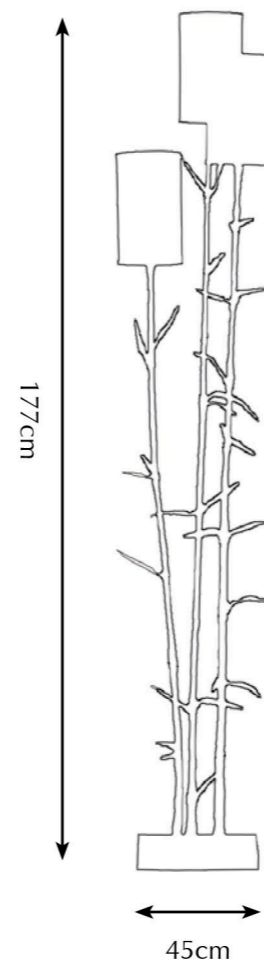

Itemnr: PA 902
Model: Mysterious Bamboo floor lamp S
Material: Casted brass
Shade: P109 White Lacquer
Sockets: 3x E14 max. 40Watt
Finish: **-Natural Brass**
          -Dutch Silver

* For images of the other finishes visit our website.