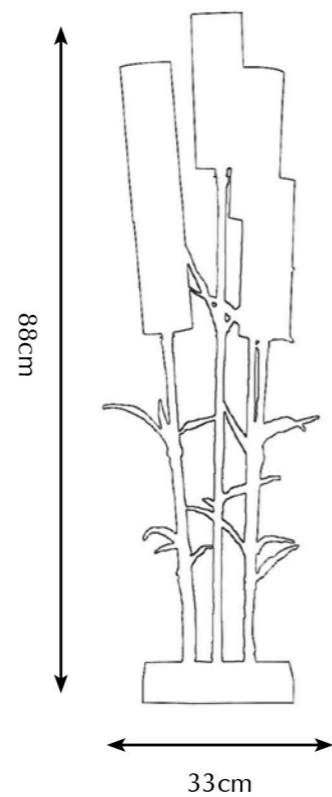

## MYSTERIOUS BAMBOO

Nature can work in mysterious ways, with its grace and curiosity serving as a great source of inspiration. In various Asian cultures bamboo is regarded a symbol for uprightness and tenacity. The plant is often endowed with traits as integrity, elegance, and optimism. The new Mysterious Bamboo series represents Pieter Adam's own interpretation of this noble plant, enriching it with a playfulness, joy and light-heartedness. The integrity and elegance in the detailing shows a great admiration of nature. An excellent choice for anyone looking to implement a botanical, mystic touch to their interior, perfectly fitting the present zeitgeist.

Itemnr: PA 901  
 Model: Mysterious Bamboo table lamp  
 Material: Casted brass  
 Shade: 1141 Honey Glow Silk  
 Sockets: 5x E14 max. 40Watt  
 Finish: **-Natural Brass**  
           **-Dutch Silver**