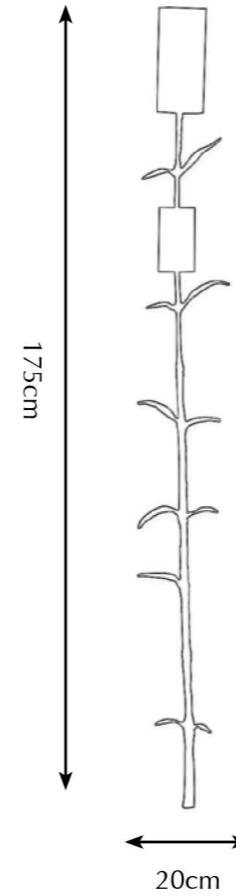

Itemnr: PA 904
Model: Mysterious Bamboo wall lamp
Material: Casted brass
Shade: 5305 Pitch Black Silk
Sockets: 1x E14 max. 40Watt
Finish: **-Natural Brass**
          -Dutch Silver

* For images of the other finishes visit our website.