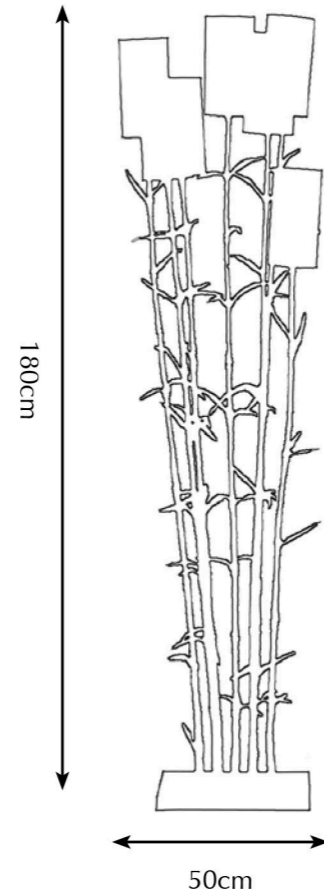

Itemnr: PA 903
Model: Mysterious Bamboo floor lamp L
Material: Casted brass
Shade: 5305 Pitch Black Silk
Sockets: 7x E14 max. 40Watt
Finish: **-Natural Brass**
          -Dutch Silver

* For images of the other finishes visit our website.